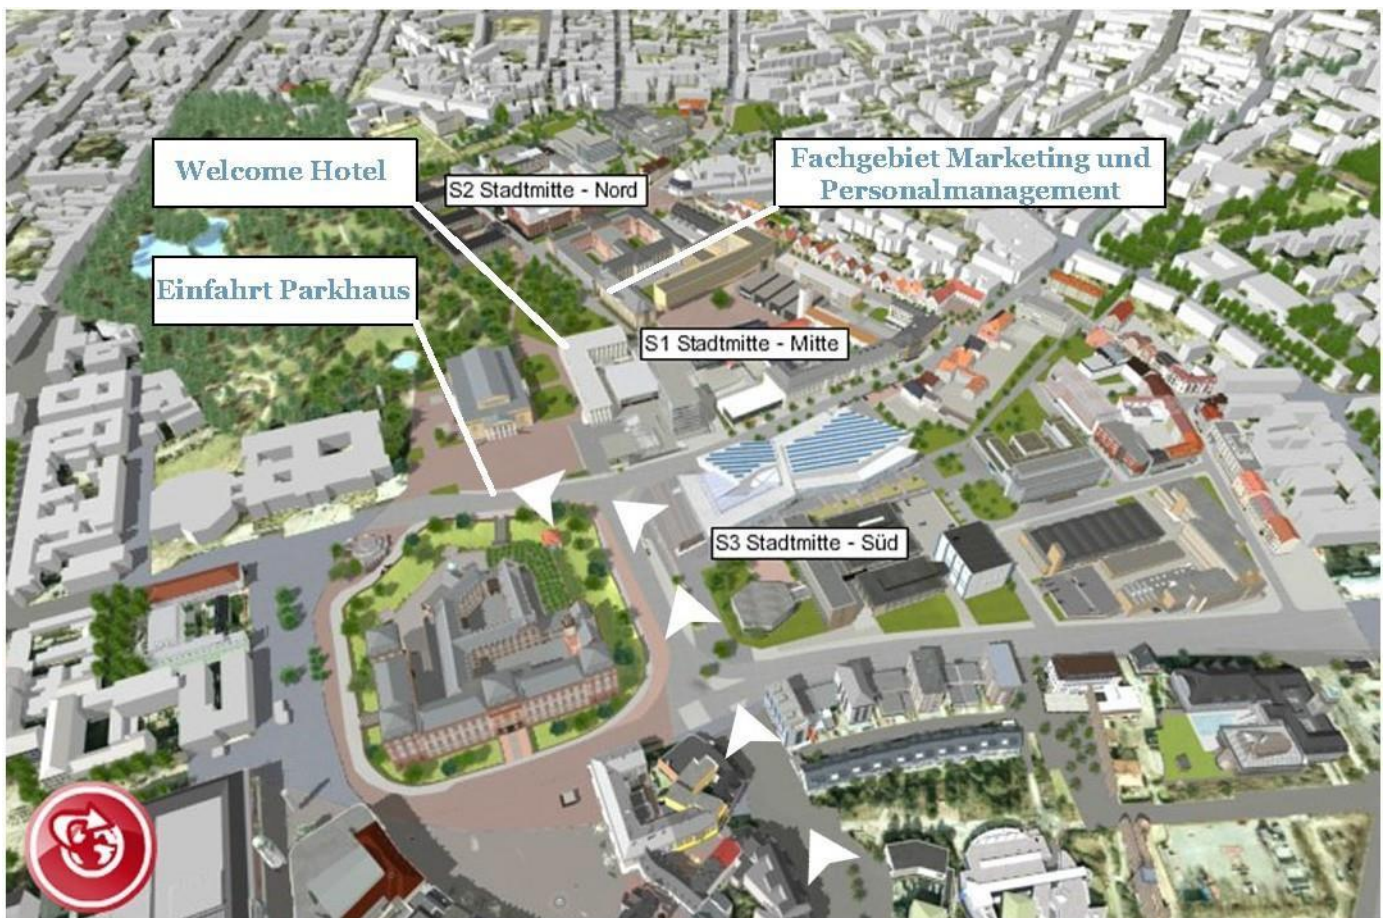

## Directions by car

- You drive from the A5 or A67 to the exit Darmstadt-Mitte. From there continue straight ahead towards the city centre.
- When entering the city center tunnel, first turn right, then left in the tunnel and follow the City-Ring.
- Turn left again at the next traffic lights. Get into the right-hand lane, drive along the "Darmstadtium" past, following the road on the right-hand left-hand turn lane.
- Immediately after turning left at the traffic lights, you will find the entrance to the Q-Park car park "Schlossgarage / Karolinenplatz" on the right and turn right.
- Follow the signs to the underground garage entrance of the Welcome Hotel. Leave the underground car park through the Welcome Hotel.
- You are now on Karolinenplatz. On your left is the entrance building of the TU Darmstadt "Karo 5".
- Walk around the hotel to the right. You are looking at the west wing of the old main building. We are located on the first floor of the west wing on the park side.
- Alternatively, enter Karolinenplatz 5 into your navigation system, this will also lead you to the entrance of the parking garage.